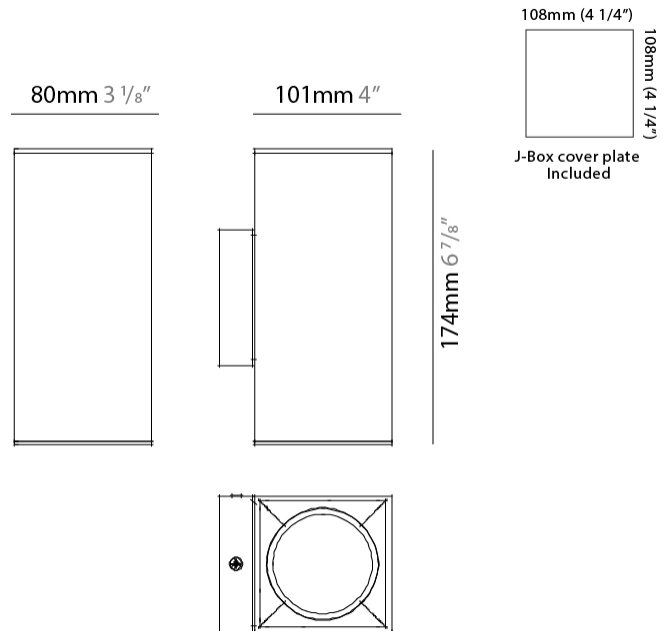

DAU SINGLE SURFACE

D93044-

base number   Finish
Options

1. To build a product code in our configurator select the specify button on the base model # product page
2. To build a manual product code on this datasheet choose from the options listed below in blue font and add the suffix to the base model #

GENERAL

Series: Dau
Subseries: Dau Single
Brand: Milan
Division: Design
Mounting Type: Surface
Mounting Location: Wall
Subcategory: Up/Down Light

PHYSICAL

Shape: Rectangle
Length (mm): 80
Length (in): 3 1/8
Height (mm): 174
Depth (mm): 101
Height (in): 6 9/11
Depth (in): 4
Extension (mm): 101
Extension (in): 4
Light Distribution: Direct / Indirect
Weight (kg): 1.23
Weight (lbs): 2.71
[Fixture Finish: BAL / MWL / BSL](#)
Fixture Material: Extruded Aluminum

ELECTRICAL

Number of Lamps: 2
Lamp Type: LED Retrofit
Lamp Shape: MR16
Bulb Included: Bulb Not Included
Max. Wattage Per Lamp (W): 5
Lamp Base: GU10
Input Voltage (V): 120Vac Direct Line

LED

OPTICAL

RATINGS AND CERTIFICATIONS

Certified By: Certified for North American Standards
IP rating: IP20

PROJECT	_____
TYPE	_____
SPECIFIER	_____
QUANTITY	_____
DATE	_____