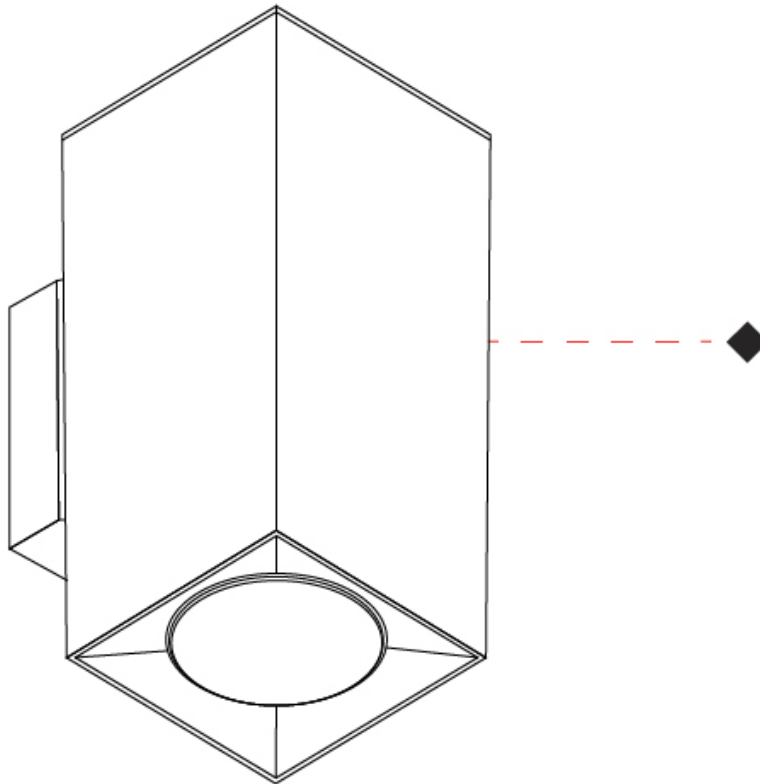

DAU SINGLE SURFACE

D93044-

PROJECT _____

TYPE _____

SPECIFIER _____

QUANTITY _____

DATE _____

D